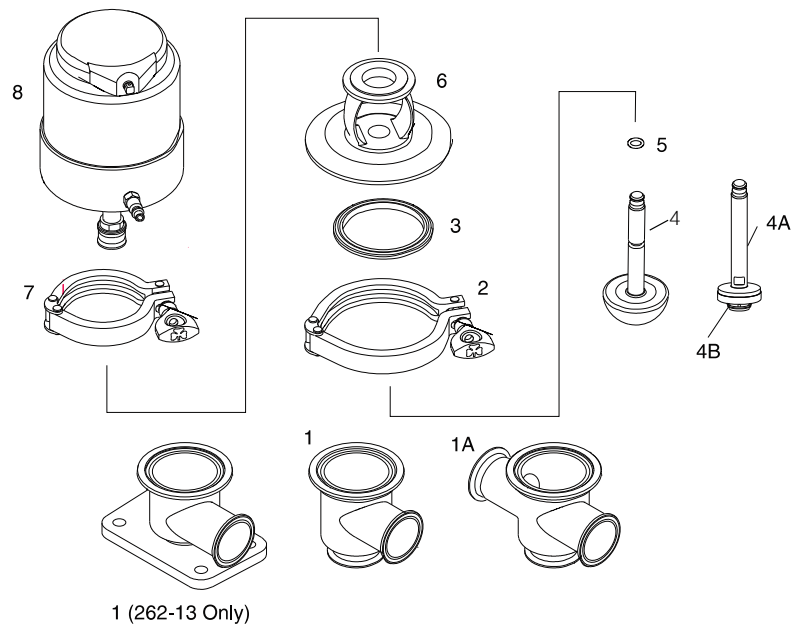

262 Tank Outlet Valves (Tee Type)

8

CSI

CONTACT CSI FOR MORE INFORMATION | CSIDESIGNS.COM | SALES@CSIDESIGNS.COM | 417.831.1411

262 Tank Outlet Valves (Tee Type)

Pos.	Qty.	Denomination	2"	2 1/2"	3"
1	1	Valve body:262-47	770169	770224	771848
1	1	Valve body:262-48	771782	772232	771847
1	1	Valve body:262-49	771895	772288	771993
1	1	Valve body:262-50	772150	771886	771983
1	1	Valve body:262-13	771274	771861	771968
1	1	Valve body:262-123	771630	771873	771817
1A	1	Valve body:262-51	770719	770112	772965
1A	1	Valve body:262-52	N/A	N/A	N/A
2	1	Body clamp	270266	270267	212211
3	●○ 1	Body gasket BUNA	755417	755419	755420
3	●○ 1	Body gasket EPDM	751799	750812	750322
3	●○ 1	Body gasket SFY	750209	750210	750610
4	1	Valve plug:262-47 & 52 BUNA	771249	771680	771682
4	1	Valve plug:262-47 & 52 EPDM	771264	N/A	772089
4	1	Valve plug:262-47 & 52 SFY	771981	772291	770177
4	1	Valve plug:262-13 & 123 BUNA	776530	776553	776652
4	1	Valve plug:262-13 & 123 EPDM	770720	770730	771880
4	1	Valve plug:262-13 & 123 SFY	770274	771925	771708
4A	1	TR valve plug	778356	778358	770721
4B	○ 1	TR snap on seat	750943	750947	751268
5	●○ 1	O-ring stem BUNA	755351	755357	755357
5	●○ 1	O-ring stem EPDM	750036	750037	750037
5	●○ 1	O-ring,stem SFY	750172	750173	750173
6	1	Valve bonnet	754040	754054	754038
7	1	Actuator clamp	212196	212196	212196
8	1	Actuator type 210	750799	750799	750799

- included in non TR Service Kits
- included in TR Service Kits

	2"	2 1/2"	3"
● Buna	9613990267	9613990270	9613990273
● EPDM	9613990268	9613990271	9613990274
● SFY	9613990269	9613990272	9613990275
○ Buna	9613990288	9613990291	9613990294
○ EPDM	9613990289	9613990292	9613990295
○ SFY	9613990290	9613990293	9613990296