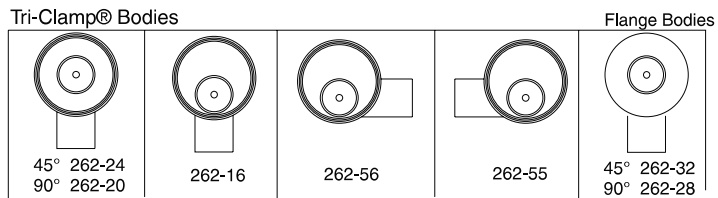

262 Kettle Valves

10

KETTLE VALVE PORT CONFIGURATION
Bottom View - Looking into valve body through mounting end.

262 Kettle Valves

Pos.	Qty.	Denomination	2"	2 1/2"	3"	4"
1	1	Actuator	750799	750799	750799	750799
2	1	Actuator clamp	212196	212196	212196	212196
3	1	Valve body:262-16	N/A	N/A	N/A	N/A
4	1	Valve body:262-20a	771263	771959	770757	770566
5	1	Valve body:262-24a	772681	N/A	N/A	N/A
6	1	Valve body:262-28a	771344	771953	770826	770564
7	1	Valve body:262-32	772625	N/A	772696	773161
8	1	Valve body:262-55a	N/A	772113	770936	N/A
9	1	Valve body:262-56a	N/A	771936	771906	N/A
10	●○ 1	O-ring stem BUNA	755351	755357	755357	755370
10	●○ 1	O-ring stem EPDM	750036	750037	750037	750132
10	●○ 1	O-ring stem SFY	750172	750173	750173	750077
11	1	Valve plug BUNA	770133	770334	770451	770458
11	1	Valve plug EPDM	771859	770085	772679	9634050278
11	1	Valve plug SFY	770033	772331	771801	772006
11A	1	Coupler nut	N/A	N/A	N/A	180440
12	● 1	Body gasket BUNA	755418	755418	755421	755421
12	● 1	Body gasket EPDM	750811	750811	750686	750686
12	● 1	Body gasket SFY	750609	750609	750738	750738
13	●○ 1	Body gasket BUNA for 262-28 & 32	755423	755423	755423	755453
13	●○ 1	Body gasket EPDM for 262-28 & 32	750949	750949	750949	9634051854
13	●○ 1	Body gasket SFY for 262-28 & 32	750123	750123	750123	751443
14	1	Body clamp for 262-16,20,24,55,56	212208	212208	212209	212209
15	4	Nut for 262-28 & 32	754288	754288	754288	754288
16	4	Clamp for 262-28 & 32	755057	755057	755057	755057

- included in Service Kits
- included in Service Kits for 262-28 & 32

2"   2 1/2"   3"   4"

- Buna 9613990276   9613990279   9613990282   9613990285
- EPDM 9613990277   9613990280   9613990283   9613990286
- SFY 9613990278   9613990281   9613990284   9613990287

- Buna 9613990255   9613990258   9613990261   9613990264
- EPDM 9613990256   9613990259   9613990262   9613990265
- SFY 9613990257   9613990260   9613990263   9613990266