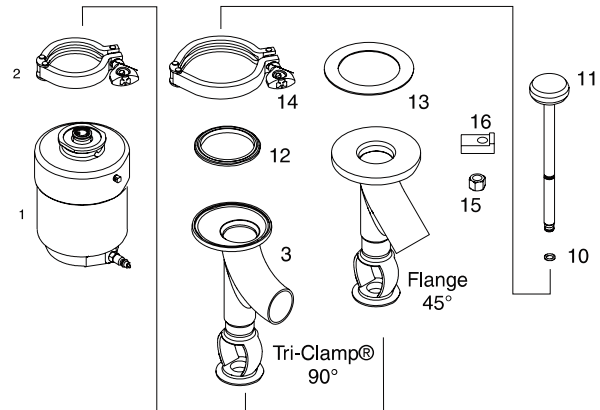

262 Kettle Valves

10

KETTLE VALVE PORT CONFIGURATION
Bottom View - Looking into valve body through mounting end.

262 Kettle Valves

Pos.	Qty.	Denomination	2"	2 1/2"	3"	4"
1	1	Actuator	750799	750799	750799	750799
2	1	Actuator clamp	212196	212196	212196	212196
3	1	Valve body:262-16	N/A	N/A	N/A	N/A
4	1	Valve body:262-20a	771263	771959	770757	770566
5	1	Valve body:262-24a	772681	N/A	N/A	N/A
6	1	Valve body:262-28a	771344	771953	770826	770564
7	1	Valve body:262-32	772625	N/A	772696	773161
8	1	Valve body:262-55a	N/A	772113	770936	N/A
9	1	Valve body:262-56a	N/A	771936	771906	N/A
10	●○ 1	O-ring stem BUNA	755351	755357	755357	755370
10	●○ 1	O-ring stem EPDM	750036	750037	750037	750132
10	●○ 1	O-ring stem SFY	750172	750173	750173	750077
11	1	Valve plug BUNA	770133	770334	770451	770458
11	1	Valve plug EPDM	771859	770085	772679	9634050278
11	1	Valve plug SFY	770033	772331	771801	772006
11A	1	Coupler nut	N/A	N/A	N/A	180440
12	● 1	Body gasket BUNA	755418	755418	755421	755421
12	● 1	Body gasket EPDM	750811	750811	750686	750686
12	● 1	Body gasket SFY	750609	750609	750738	750738
13	●○ 1	Body gasket BUNA for 262-28 & 32	755423	755423	755423	755453
13	●○ 1	Body gasket EPDM for 262-28 & 32	750949	750949	750949	9634051854
13	●○ 1	Body gasket SFY for 262-28 & 32	750123	750123	750123	751443
14	1	Body clamp for 262-16,20,24,55,56	212208	212208	212209	212209
15	4	Nut for 262-28 & 32	754288	754288	754288	754288
16	4	Clamp for 262-28 & 32	755057	755057	755057	755057

- included in Service Kits
- included in Service Kits for 262-28 & 32

2"   2 1/2"   3"   4"

- Buna 9613990276   9613990279   9613990282   9613990285
- EPDM 9613990277   9613990280   9613990283   9613990286
- SFY 9613990278   9613990281   9613990284   9613990287

- Buna 9613990255   9613990258   9613990261   9613990264
- EPDM 9613990256   9613990259   9613990262   9613990265
- SFY 9613990257   9613990260   9613990263   9613990266